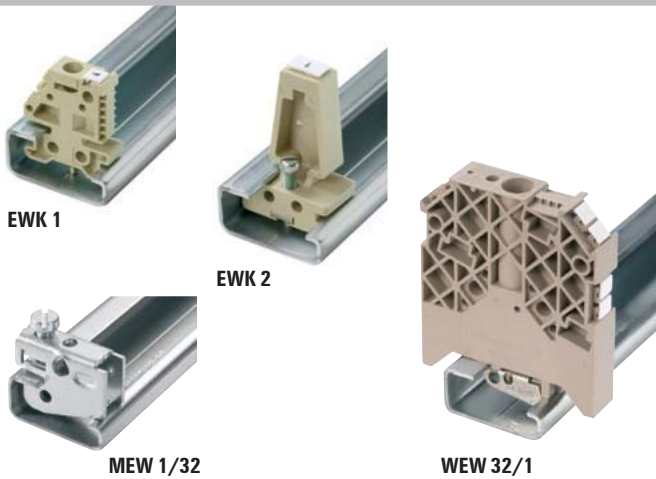

**End brackets**

**For TS 15 terminal rail**

| Polyamide 66, screw-in                     | Colour     | Torque | Qty. | Order No.  |
|--|------------|--------|------|------------|
| EW 15                                      | beige      | 0.4 Nm | 50   | 0382860000 |
| <b>Polyamide with fibreglass, screw-in</b> |            |        |      |            |
| EW 15/2                                    | dark beige | 0.4 Nm | 50   | 1071900000 |
| <b>Polyamide 66, screwless</b>             |            |        |      |            |
| ZEW 15                                     | beige      |        | 20   | 7920340000 |

**For TS 32 terminal rail**

| Polyamide 66, screw-in                     | Colour     | Torque | Qty. | Order No.  |
|--|------------|--------|------|------------|
| EWK 2                                      | beige      | 1.2 Nm | 50   | 0199360000 |
| EWK 1                                      | beige      | 1.2 Nm | 50   | 0206160000 |
| <b>Polyamide with fibreglass, screw-in</b> |            |        |      |            |
| WEW 32/1                                   | dark beige | 0.5 Nm | 50   | 1067600000 |
| <b>Metal, screw-in</b>                     |            |        |      |            |
| MEW 1/32                                   | silver     | 2 Nm   | 20   | 0445600000 |