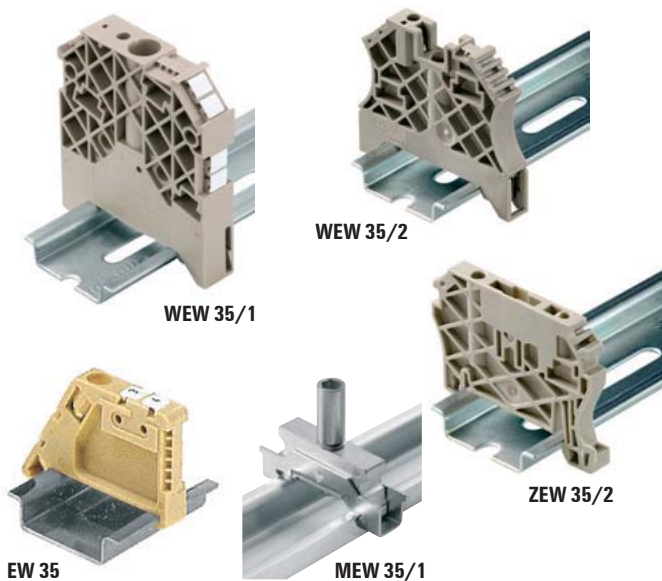

Polyamide with fibreglass, screw-in	Colour	Torque	Qty.	Order No.
WEW 35/1	dark beige	1.2 Nm	50	1059000000
WEW-35/2	dark beige	0.5 Nm	100	1061200000
WEW 35/1 GR	grey	1.2 Nm	50	1227890000
WEW 35/1 SW	black	1.2 Nm	50	1162600000
WEW 35/2 GR	grey	0.5 Nm	100	1859200000
WEW 35/3 SW	black	0.5 Nm	100	1061210000
Polyamide 66, screwless				
ZEW (6 mm)	beige		20	9540000000
ZEW 35/2 (8 mm)	beige		20	8630740000
ZEW 35 GR	grey		20	1238040000
ZEW 35/2 GR	grey		20	1227850000
ZEW 35/2 SW	black		20	1162610000
Polyamide 66, screw-in				
EW 35	beige	0.5 Nm	50	0383560000
EW 35 GR	grey	0.5 Nm	50	0383530000
EW 35 DB (V0)	dark beige		50	1269050000
	silver	5.5 Nm	10	1805610000
Metal, screwable				
MEW 35/1	silver	5.5 Nm	10	1805610000