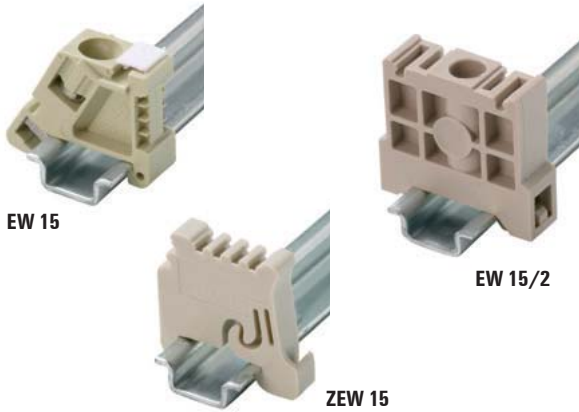

**End brackets**

**For TS 15 terminal rail**

| Polyamide 66, screw-in                     | Colour     | Torque | Qty. | Order No.  |
|--|------------|--------|------|------------|
| EW 15                                      | beige      | 0.4 Nm | 50   | 0382860000 |
| <b>Polyamide with fibreglass, screw-in</b> |            |        |      |            |
| EW 15/2                                    | dark beige | 0.4 Nm | 50   | 1071900000 |
| <b>Polyamide 66, screwless</b>             |            |        |      |            |
| ZEW 15                                     | beige      |        | 20   | 7920340000 |

**For TS 32 terminal rail**

| Polyamide 66, screw-in                     | Colour     | Torque | Qty. | Order No.  |
|--|------------|--------|------|------------|
| EWK 2                                      | beige      | 1.2 Nm | 50   | 0199360000 |
| EWK 1                                      | beige      | 1.2 Nm | 50   | 0206160000 |
| <b>Polyamide with fibreglass, screw-in</b> |            |        |      |            |
| WEW 32/1                                   | dark beige | 0.5 Nm | 50   | 1067600000 |
| <b>Metal, screw-in</b>                     |            |        |      |            |
| MEW 1/32                                   | silver     | 2 Nm   | 20   | 0445600000 |